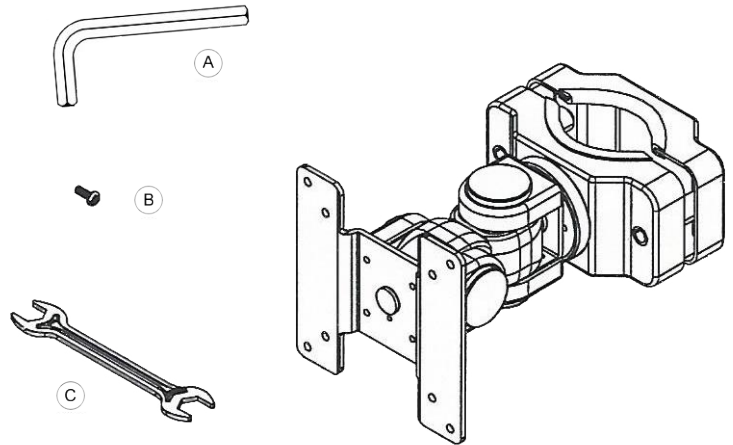

# EM1260W Instruction Booklet

Max Monitor Weight: 12Kgs

Parts List		
Code	Quantity	Name
A	1	M6 Allen Key
B	4	M4x10
C	1	Wrench

## Screen Mounting