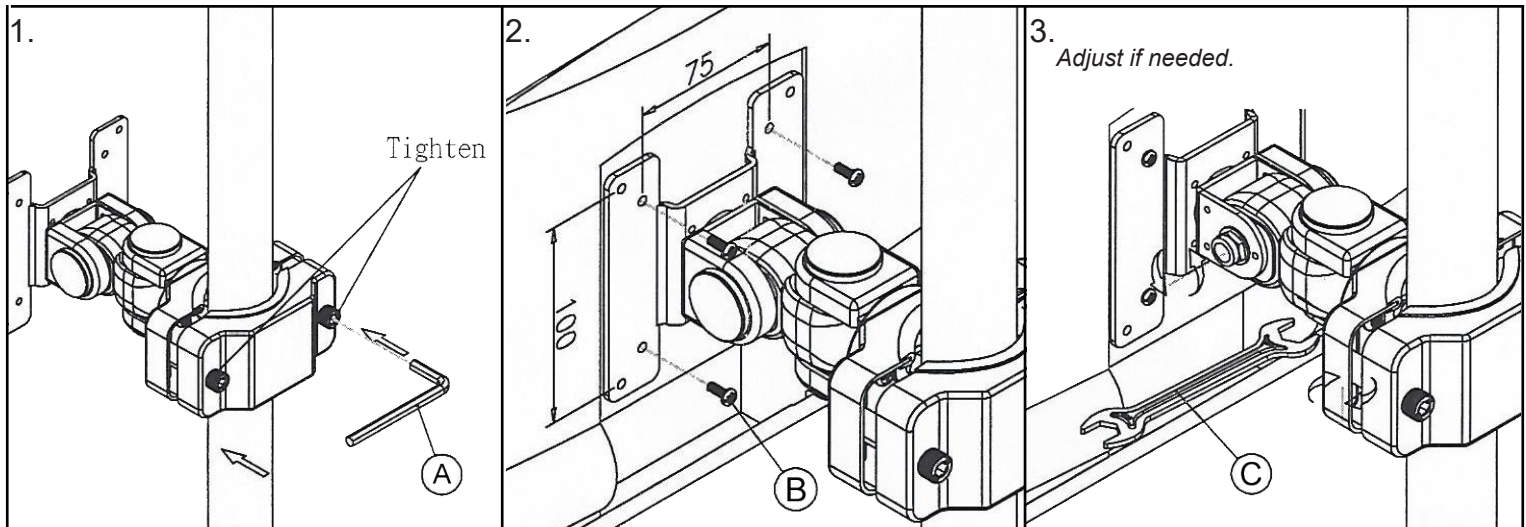

# EM1260W Instruction Booklet

Max Monitor Weight: 12Kgs

Parts List		
Code	Quantity	Name
A	1	M6 Allen Key
B	4	M4x10
C	1	Wrench

## Screen Mounting